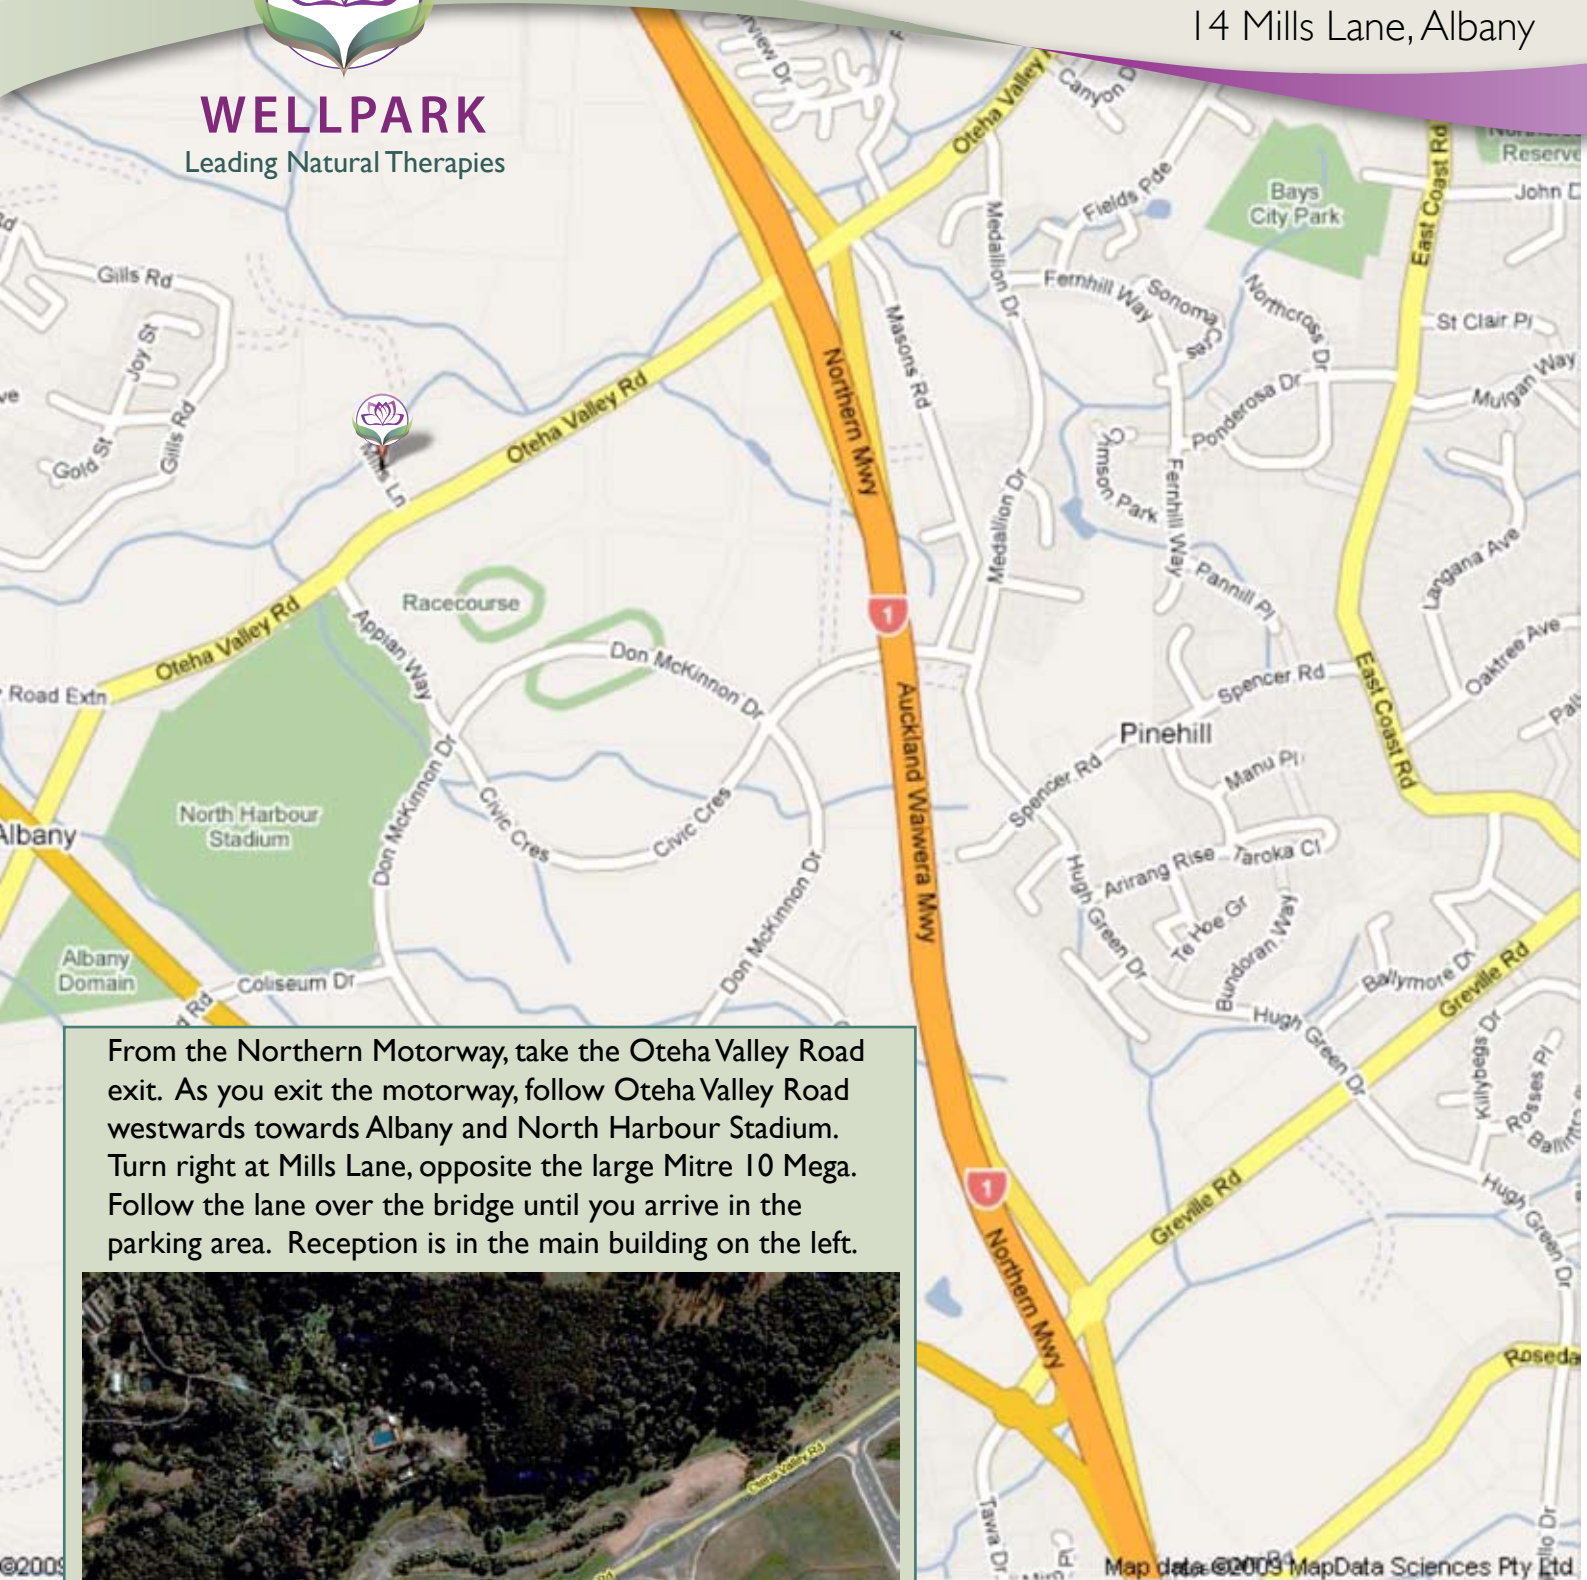

# Kawai Purapura

Wellpark North Shore

14 Mills Lane, Albany

## WELLPARK

Leading Natural Therapies

From the Northern Motorway, take the Oteha Valley Road exit. As you exit the motorway, follow Oteha Valley Road westwards towards Albany and North Harbour Stadium. Turn right at Mills Lane, opposite the large Mitre 10 Mega. Follow the lane over the bridge until you arrive in the parking area. Reception is in the main building on the left.